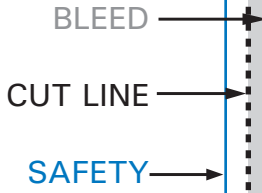

Inside Back Cover

Outside Center

Outside Front Cover

bc graphics, inc.

8.5" x 14" Brochure folds in half to 8.5" x 4.67"

Please make sure you open or import your template at 300dpi.

Your Text should be 1/8" inside the cut line on each side, represented by the blue safety box.

FRONT

Delete This Layer

BCG is not responsible for reprinting your job if this layer is included in your print file. PLEASE DELETE BEFORE SAVING PRINT FILE!

| 4.67" |

| 4.67" |

| 4.67" |

SCORE LINE

SCORE LINE